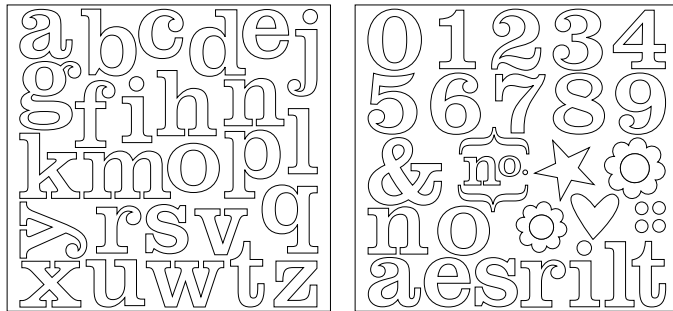

beads & glitter

Dress up your projects with our bead and glitter assortments. Available in an array of colors, glitter and beads will turn your creations from subtle to spectacular in seconds!

Sticky Cuts Letters

Use with our Duo Beads or Stampin' Glitter to make personalizing your projects, gifts, and work spaces easy and fun. 2 sheets included. 12" x 12".

111109 Sticky Cuts Letters **$8.95**

Micro Beads

Try using Tombow Multi Purpose Adhesive, Sticky Strip, or Sticky Cuts to adhere these fun beads!

104266 Micro Beads **$5.25**

Bead Duo

Monochromatic bead assortments contain approx. 30 grams of colored micro beads and 30 grams of assorted hexagon and bugle beads, each packaged in a Stampin' Store mini container.

	110752 Pink Duo (Clear Micro Beads)	$9.95
	110753 Blue Duo	$9.95
	110754 Green Duo	$9.95
	110732 Orange Duo	$9.95
	110731 Red Duo	$9.95
	110733 Silver Duo	$9.95

Apply larger beads to your project first, and use the coordinating micro beads to fill in the spaces. Use with Sticky Cuts, Sticky Strip, or Tombow Multi Purpose Adhesive.