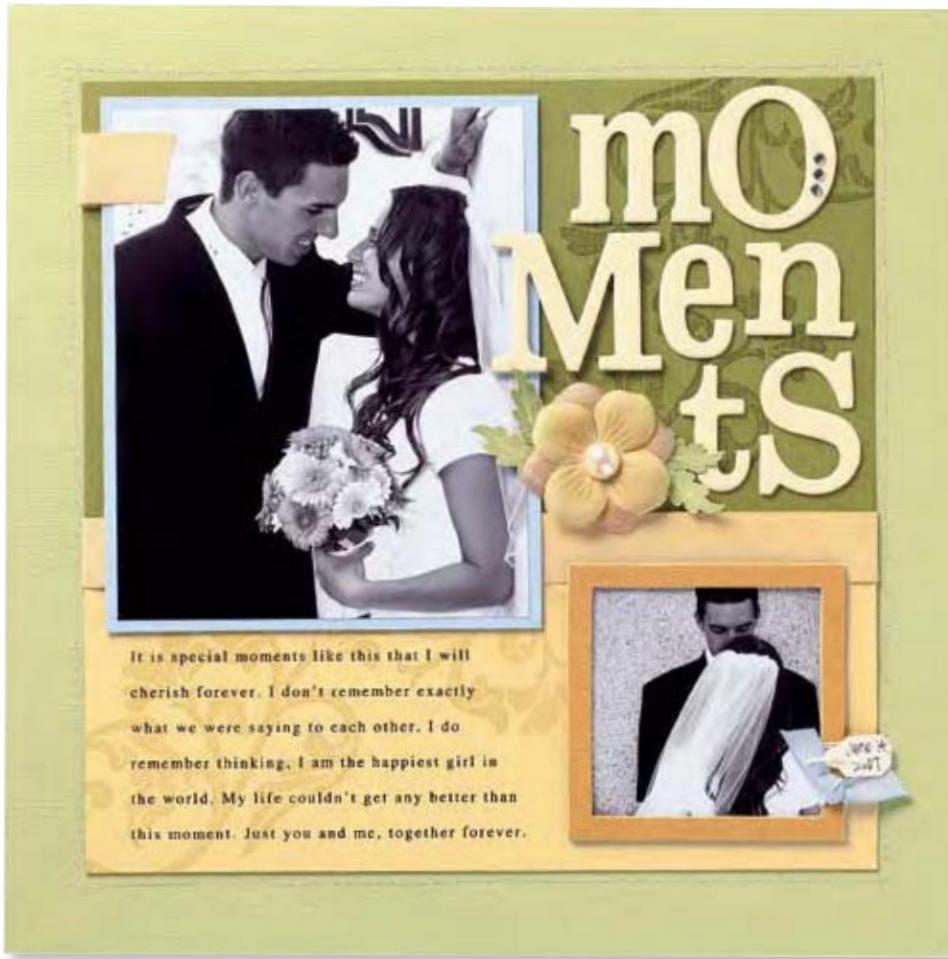

cherish

kind

set of 6 | **Baroque Motifs**  
109403 \$25.95

 **Baroque Border**  
109675 \$6.50

 **Brocade Basics** | set of 6  
109411 \$23.95

**Sweet Sampler** | set of 4  
109310 \$15.95

elements

set of 4 **Itty Bitty Backgrounds**  
101893 \$12.95