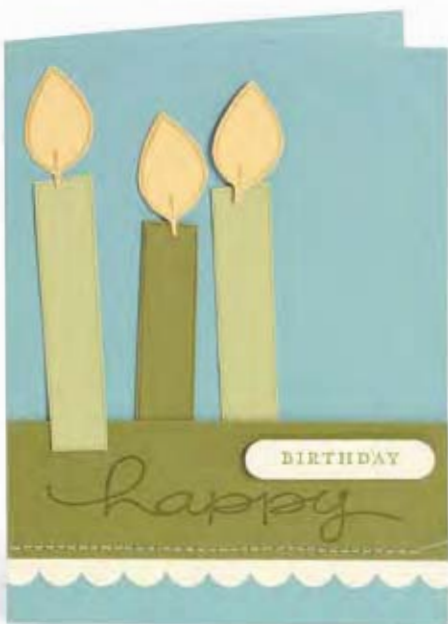

brother friend best birthday dream favorite good love imagine
thanks wish vacation son for & special daughter hope spring
grand fall Halloween little fun boy your day sister ••• time winter
Christmas just baby my valentine happy stamp summer sweet {
laugh peace father * together joy party
girl ! all and family mother “ celebrate

Everyday Flexible Phrases* set of 56
(double-mounted) 104383 $41.95