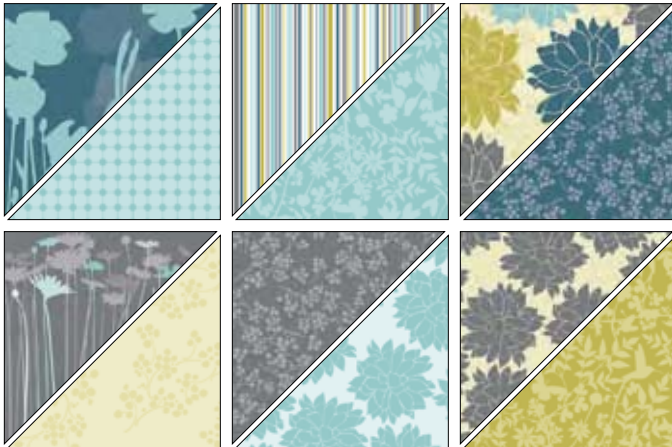

12 sheets: 2 ea. of 6 double-sided designs. Acid and lignin free. *smv*

**112042 Urban Garden**  
Basic Gray, Kiwi Kiss, Baja Breeze, Not Quite Navy **\$9.95**

**112039 Windsor Knot**  
Sage Shadow, Chocolate Chip, So Saffron, Old Olive **\$9.95**