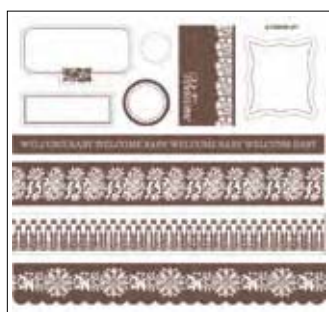

### Roof Garden

12 sheets of self-adhesive die-cuts. 4 designs, 3 sheets of each design. Pieces layer together to make dimensional tags and accents.

	111377 Roof Garden Basic Gray, Kiwi Kiss, Not Quite Navy, Baja Breeze	\$10.95
--	--	---------