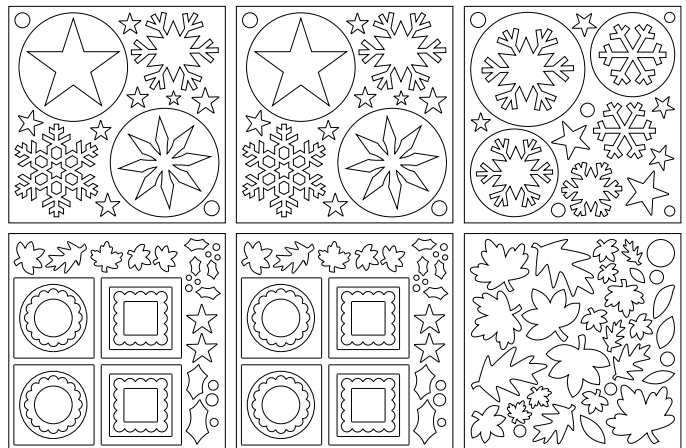

# on board

Our versatile On Board products range from alphabets and accents to clipboards and albums. This high-quality, acid-free chipboard is designed to coordinate with many of our stamp sets and accessories. Color with our Craft Stampin' Pads, or decorate with stamped images, Designer Series paper, Hodgepodge Hardware, and more.