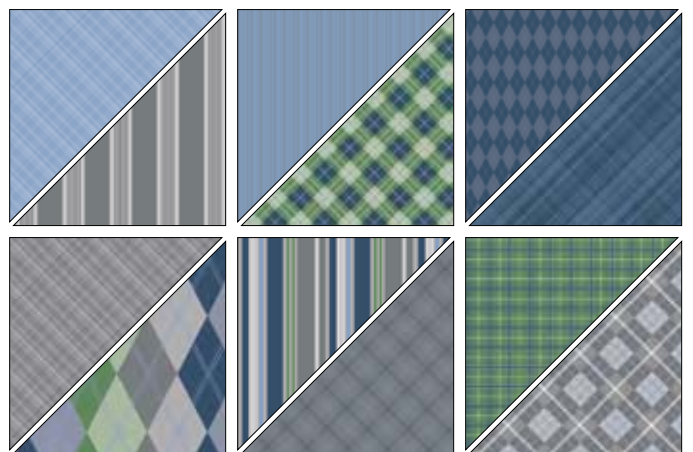

112465 Banbury  
Certainly Celery, Pink Pirouette, Close to Cocoa, Bashful Blue \$9.95

112464 Manchester  
Baja Breeze, Always Artichoke, Kraft, Very Vanilla \$9.95

112467 Prestwick  
Night of Navy, Brocade Blue, Basic Gray, Garden Green \$9.95