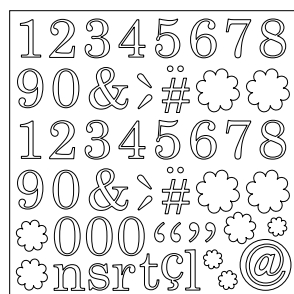

On Board Timeless Type

Pieces include uppercase and lowercase alphabet as well as numbers. Multiple letters make it easy to create words. Assortment includes three 12" x 12" sheets: 1 ea. in 3 designs.

112083 Timeless Type $12.95