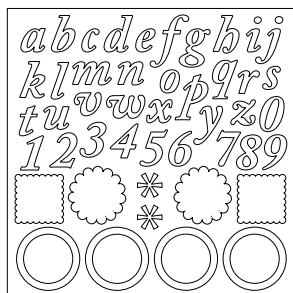

On Board Essentials

Essential pieces highlight cards, scrapbook pages, and other crafting projects. Assortment includes three 12" x 12" sheets: 1 ea. in 3 designs. More than 150 images included.

112085 Essentials $12.95

On Board Loads of Letters

Multiple letters in three font styles make it easy to create words. Assortment includes three 12" x 12" sheets: 1 ea. in 3 designs.

112084 Loads of Letters $12.95

On Board Timeless Type

Pieces include uppercase and lowercase alphabet as well as numbers. Multiple letters make it easy to create words. Assortment includes three 12" x 12" sheets: 1 ea. in 3 designs.

112083 Timeless Type $12.95

On Board Simon Upper

Assortment includes three 12" x 12" sheets with more than 90 letters, numbers, and accents.

109180 Simon Upper $12.95

On Board Lots of Letters

Assortment includes three 12" x 12" sheets with almost 200 letters, numbers, and accents.

109182 Lots of Letters $12.95

On Board Albums

Larger 3-ring, chipboard album includes 10 8-1/2" x 8-1/2" page protectors. Cover size: 9-1/2" x 11-1/4" Bitty Book holds 3-1/4" x 3-1/4" artwork. Approx. dimensions: 5-3/8" x 4". Includes 10 page protectors and album sleeve.

- 112456 8-1/2" x 8-1/2" Ring Album $13.95
- 112455 8-1/2" x 8-1/2" Page Protectors (10) $4.95
- 107925 Bitty Book $9.95
- 107923 Bitty Book Page Protectors (10) $4.25

On Board Journals

Art Journal includes 50 sheets of unlined, acid-free paper. Approx. journal dimensions: 5-3/4" x 8-3/4". 5" x 5" Art Journal includes 20 sheets of Very Vanilla card stock. Approx. cover dimensions: 5-1/4" x 5-1/4".

- 107065 Art Journal $9.50
- 108495 5" x 5" Art Journal $6.95