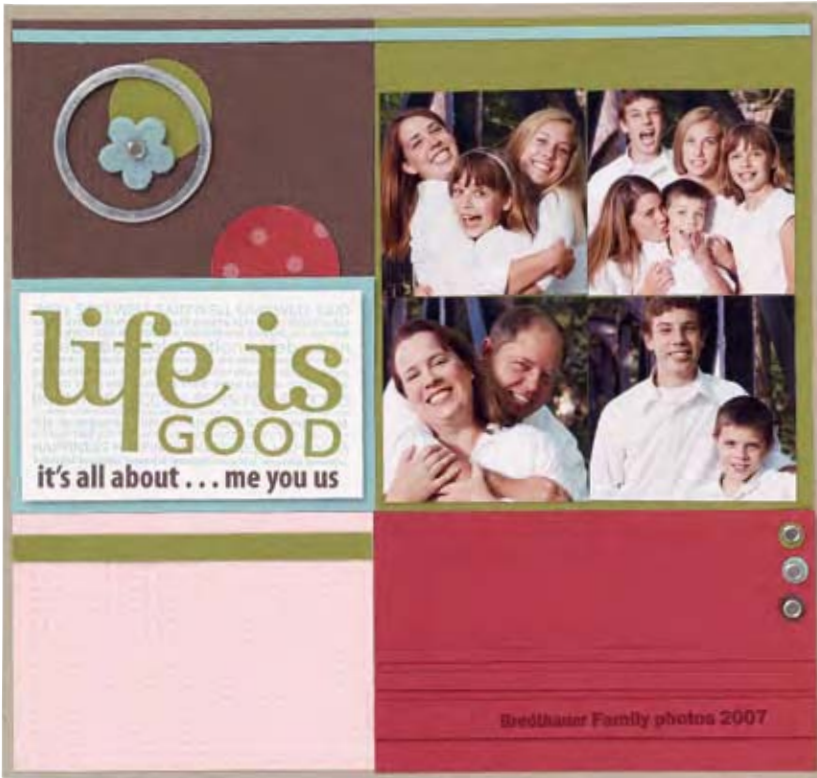

WELL SAID WELL SAID WELL SAID WELL SAID
GREAT GREAT GREAT GREAT GREAT GREAT GREAT GREAT GREAT GREAT
LIFE HAPPENS LIFE HAPPENS LIFE HAPPENS LIFE HAPPENS LIFE HAPPENS
celebration celebration celebration celebration
praise and celebrate praise and celebrate praise and celebrate praise and celebrate
celebrate our differences celebrate our differences
LOVING YOUR WORK LOVING YOUR WORK LOVING YOUR WORK
BORN FOR SUCCESS BORN FOR SUCCESS
success success success success success success success success success success
life is important life is important life is important
DO NOT TAKE LIFE TOO SERIOUSLY DO NOT TAKE LIFE TOO SERIOUSLY
HAPPINESS HAPPINESS HAPPINESS HAPPINESS
beautiful beautiful beautiful beautiful beautiful beautiful beautiful

life is
GOOD

YOU & ME

REMEDY FOR LOVE REMEDY FOR LOVE REMEDY FOR LOVE
together together together together together together together
the art of mothering the art of mothering the art of mothering
LOVE BY LOVING LOVE BY LOVING LOVE BY LOVING
together forever together forever together forever together forever
MARRIAGE MARRIAGE MARRIAGE MARRIAGE MARRIAGE MARRIAGE MARRIAGE
a new baby in your life a new baby in your life a new baby
TOGETHER TOGETHER TOGETHER
sharing together sharing together sharing together sharing together
marriage is made in heaven marriage is made in heaven
TWO HEARTS TWO HEARTS TWO HEARTS

You're Important You're Important You're Important
A REAL FRIEND A REAL FRIEND A REAL FRIEND A REAL FRIEND A REAL FRIEND
ONE TRUE FRIEND ONE TRUE FRIEND ONE TRUE FRIEND ONE TRUE FRIEND
FRIENDS LOVE US ANYWAY FRIENDS LOVE US ANYWAY
you're the best you're the best you're the best you're the best
PERFECT PERFECT PERFECT PERFECT PERFECT PERFECT PERFECT PERFECT PERFECT
ENJOY YOUR DAY ENJOY YOUR DAY ENJOY YOUR DAY ENJOY YOUR DAY
DO YOUR BEST DO YOUR BEST DO YOUR BEST
young at heart young at heart young at heart young at heart young at heart
YOU ARE MY FRIEND YOU ARE MY FRIEND YOU ARE MY FRIEND

JUST
BECAUSE

set of 6 | **Text & Texture**
111060 $25.95 (double-mounted)