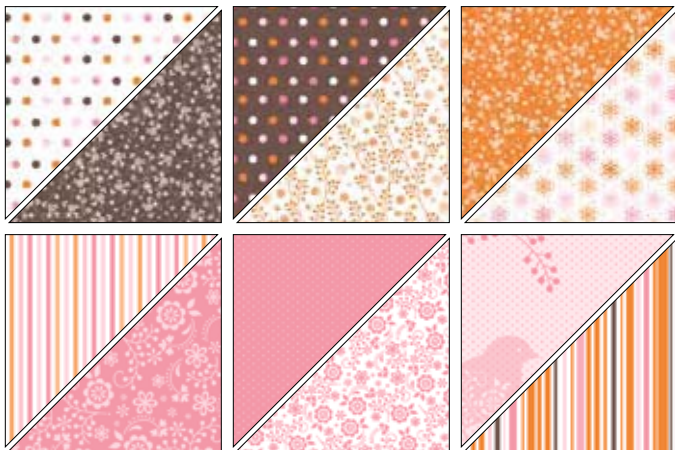

112465 Banbury  
Certainly Celery, Pink Pirouette, Close to Cocoa, Bashful Blue \$9.95

112464 Manchester  
Baja Breeze, Always Artichoke, Kraft, Very Vanilla \$9.95

112467 Prestwick  
Night of Navy, Brocade Blue, Basic Gray, Garden Green \$9.95