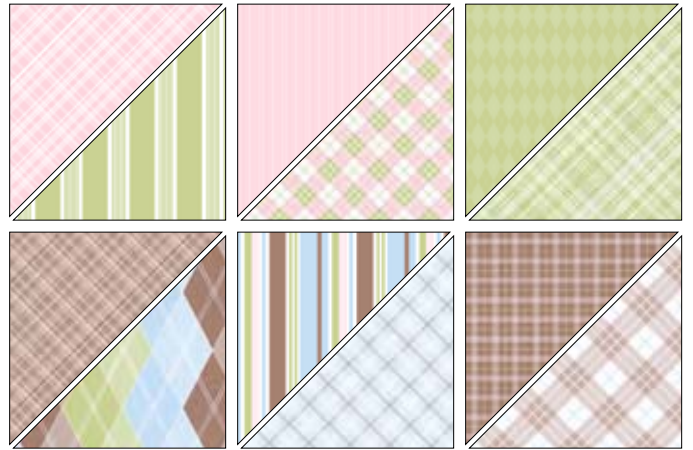

112465 Banbury
Certainly Celery, Pink Pirouette, Close to Cocoa, Bashful Blue $9.95