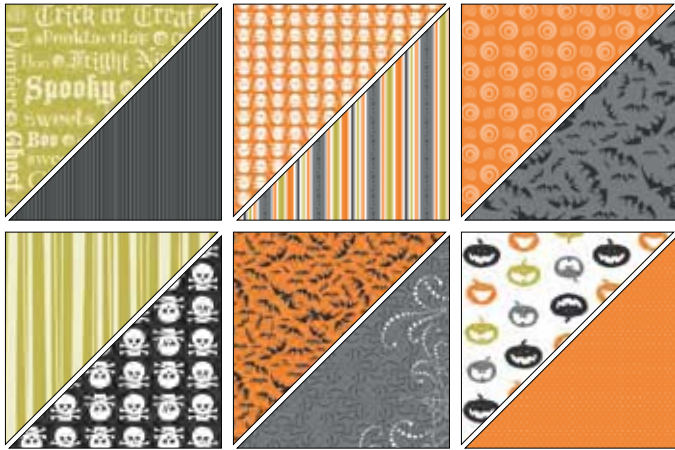

112463 Ghostly Greetings
Basic Black, Basic Gray, Kiwi Kiss, Pumpkin Pie $9.95