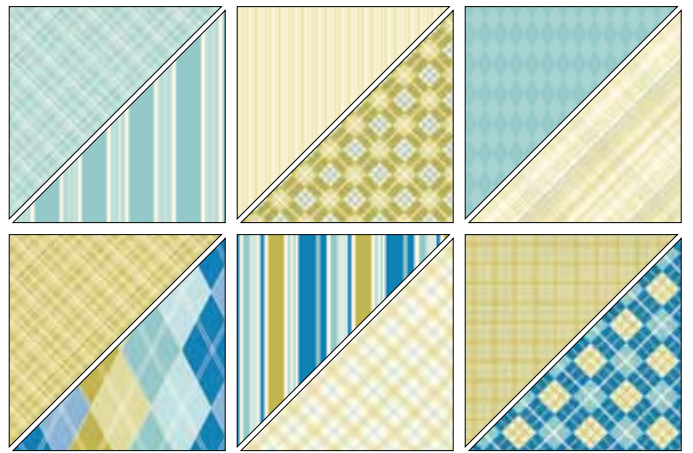

112466 Muirfield
Pacific Point, Kiwi Kiss, Baja Breeze, Very Vanilla $9.95