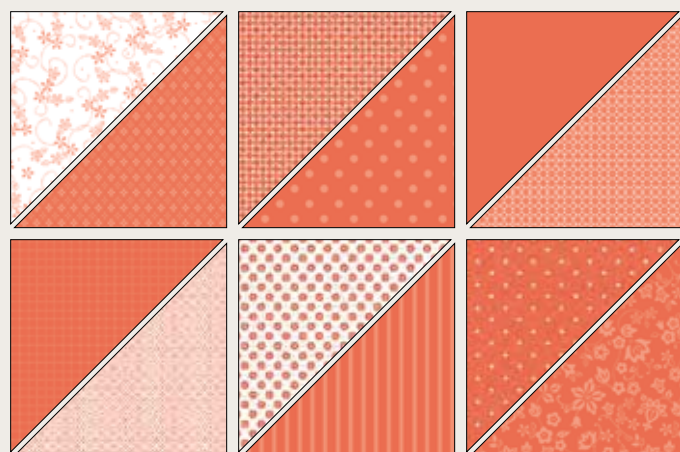

SHOWN IN TANGERINE TANGO