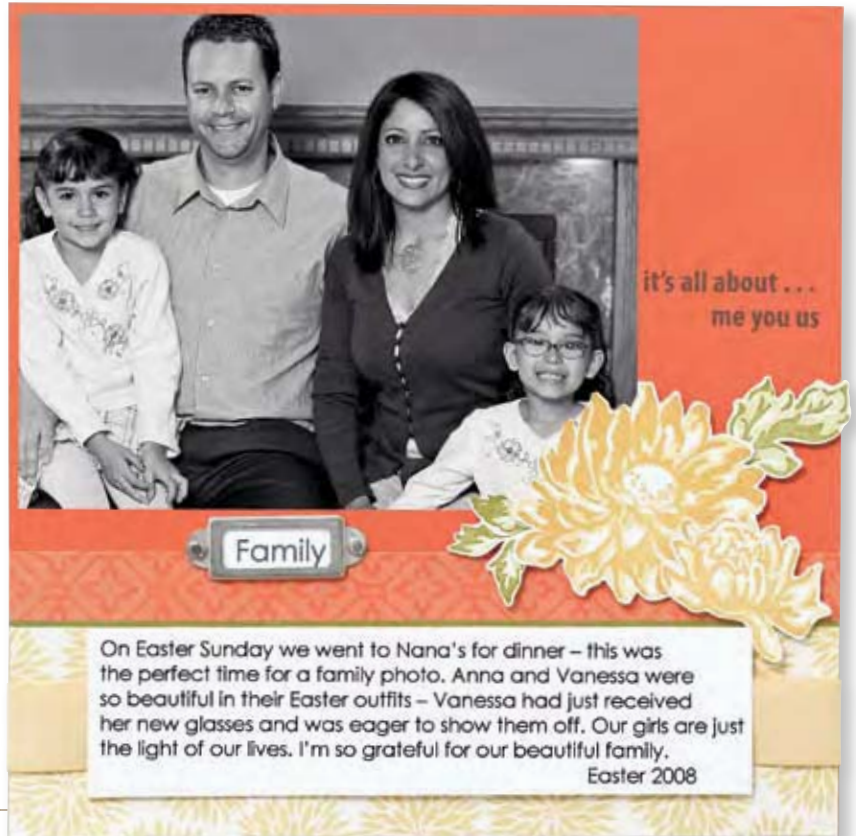

set of 12 **Pretty Peony**
111119 $36.95