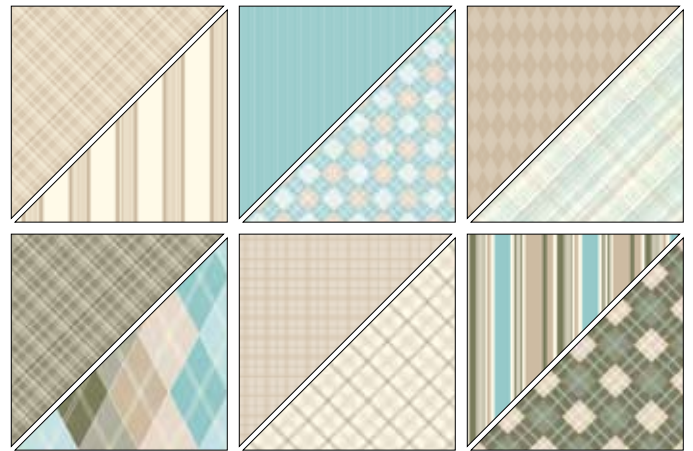

112465 Banbury  
Certainly Celery, Pink Pirouette, Close to Cocoa, Bashful Blue \$9.95

112464 Manchester  
Baja Breeze, Always Artichoke, Kraft, Very Vanilla \$9.95

112467 Prestwick  
Night of Navy, Brocade Blue, Basic Gray, Garden Green \$9.95