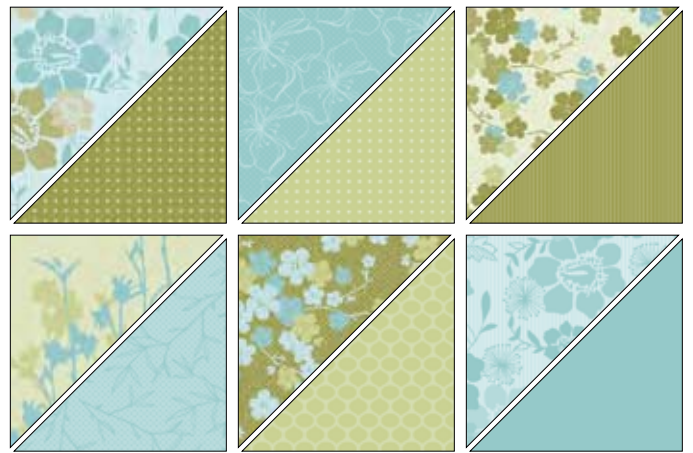

112041 Bella Rose
Riding Hood Red, Kiwi Kiss, Pink Prouette, Chocolate Chip **$9.95**