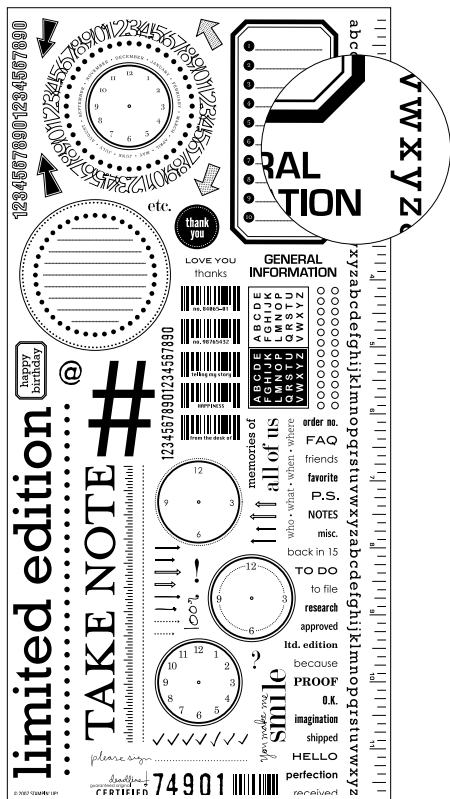

111417 Word Flurries  
Whisper White, Chocolate Chip \$10.95

111277 A Perfect Day  
Whisper White, Basic Black \$10.95

111416 Chateau Bella  
Whisper White, Chocolate Chip \$10.95

111414 Hidden Garden\*  
Whisper White, Chocolate Chip \$10.95