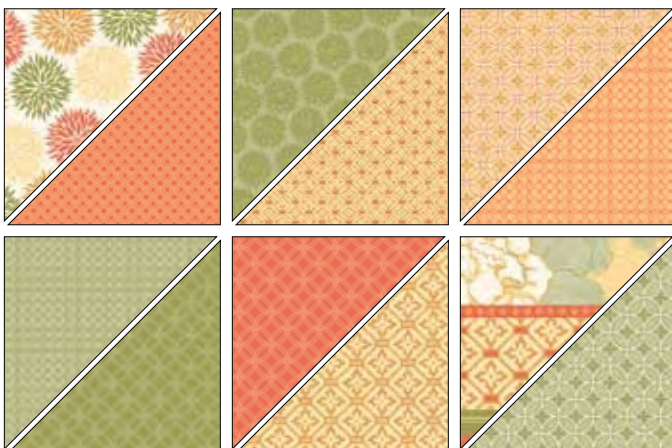

12 sheets: 2 ea. of 6 double-sided designs. Acid and lignin free. *smv*

**112042 Urban Garden**  
Basic Gray, Kiwi Kiss, Baja Breeze, Not Quite Navy **\$9.95**

**112039 Windsor Knot**  
Sage Shadow, Chocolate Chip, So Saffron, Old Olive **\$9.95**