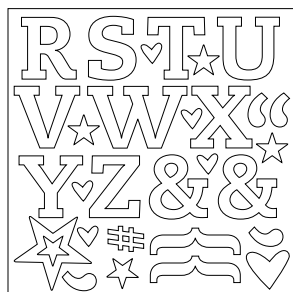

On Board Simon Upper

Assortment includes three 12" x 12" sheets with more than 90 letters, numbers, and accents.

109180 Simon Upper $12.95