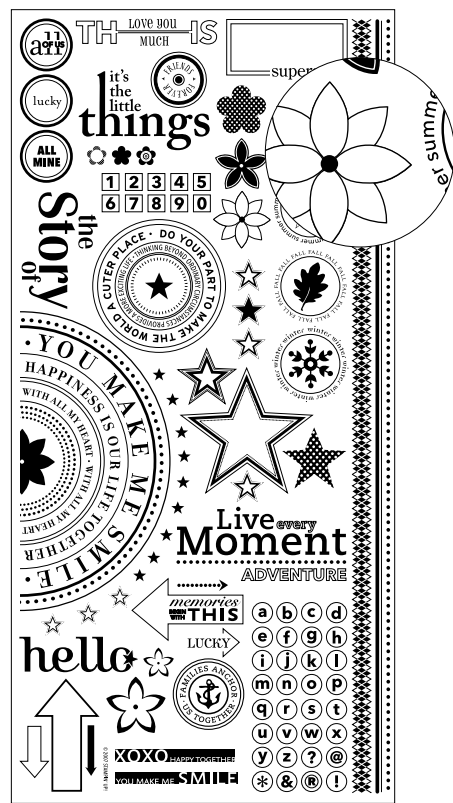

110282 Anchored
Whisper White, Basic Black $10.95