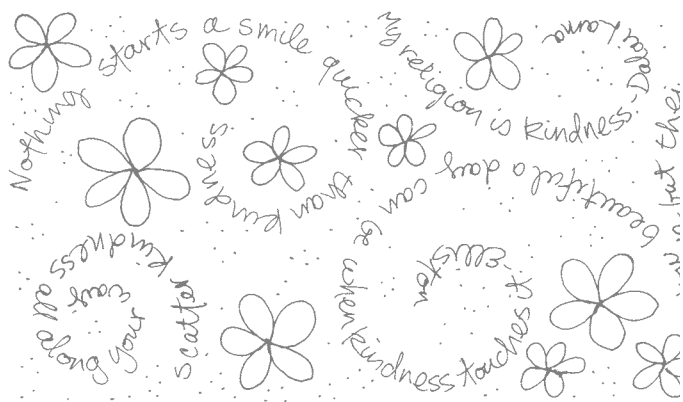

simply said  
from the heart...  
thank you

a friend is someone  
who makes it easy

**Scatter Sunshine**  
(jumbo) 107213 \$8.50

**Simply Said** set of 11  
106598 \$25.95

**Kindness**  
(jumbo) 106750 \$8.50