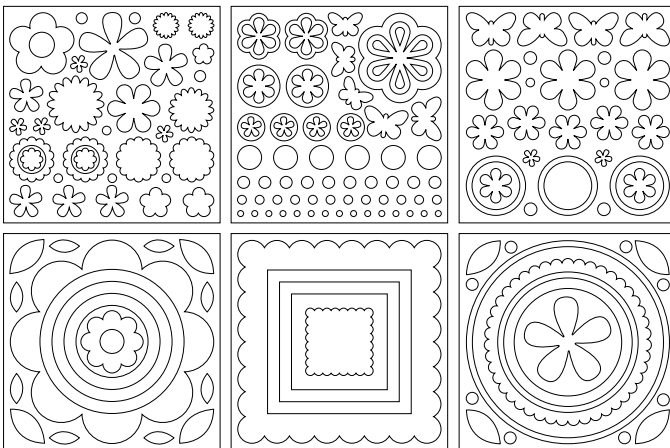

# on board

Our versatile On Board products range from alphabets and accents to clipboards and albums. This high-quality, acid-free chipboard is designed to coordinate with many of our stamp sets and accessories. Color with our Craft Stampin' Pads, or decorate with stamped images, Designer Series paper, Hodgepodge Hardware, and more.