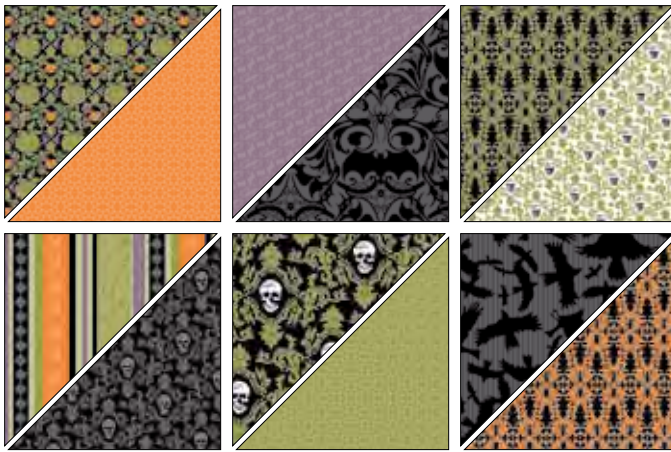

115668 Autumn Traditions
Elegant Eggplant, Soft Suede, Ruby Red, More Mustard, Always Artichoke **\$9.95**

115668 Autumn Traditions
Elegant Eggplant, Soft Suede, Ruby Red, More Mustard, Always Artichoke **\$9.95**