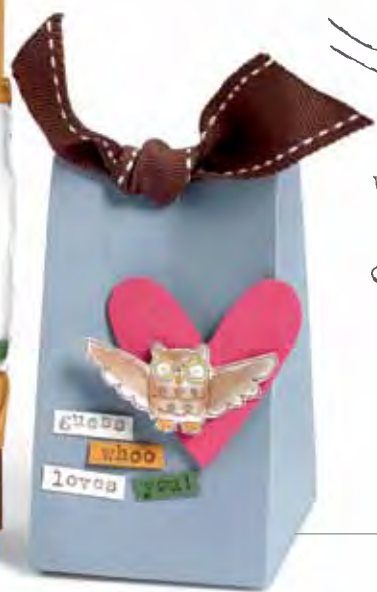

whoo-la-la!

hoot-
hoot
hooray!

guess
whoo
loves
you!

you're
a hoot!

Owl Together Now SET OF 14
111534 $29.95