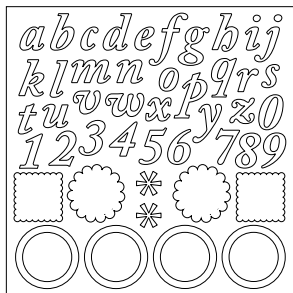

On Board So Tweet

Assortment coordinates with Sunny Day Simply Scrappin' and includes six 9" x 9" sheets. More than 80 images included.

113893 So Tweet **$14.95**

On Board Batch of Blooms

Assortment includes six 9" x 9" sheets: 1 ea. of 6 designs with more than 200 images included.

112087 Batch of Blooms **$14.95**

On Board Journals

Art Journal includes 50 sheets of unlined, acid-free paper. Approx. journal dimensions: 5-3/4" x 8-3/4". 5" x 5" Art Journal includes 20 sheets of Very Vanilla card stock. Approx. cover dimensions: 5-1/4" x 5-1/4".

107065 Art Journal **$9.50**
108495 5" x 5" Art Journal **$6.95**

On Board Clipboards

Customize with Designer Series paper to create seasonal photo holders, wish lists, or reminders. Sized exclusively for Stampin' Up!

109192 13" x 7-1/2" **$15.95**
109191 4-1/2" x 9" **$6.50**

On Board Book Basics

Use our thick chipboard to create personalized albums. Bind the covers with book clips, ribbon, or anything your heart desires! Long Board is sized and designed to use with the Sizzix Big Shot (page 194).

110713 Book Basics Large (4 pieces) **$7.95**
9-3/8" x 9-3/8"
110712 Book Basics Small (4 pieces) **$5.95**
5" x 7-1/2"
114320 Long Board (6 pieces) **$6.95**
5-3/4" x 13-3/4"

On Board Album

Larger 3-ring, chipboard album includes 10 8-1/2" x 8-1/2" page protectors. Cover size: 9-1/2" x 11-1/4".

112456 Ring Album **$13.95**
8-1/2" x 8-1/2"
112455 Ring Page Protectors (10) **$5.95**
8-1/2" x 8-1/2"

On Board Timeless Type

Pieces include uppercase and lowercase alphabet as well as numbers. Multiple letters make it easy to create words. Assortment includes three 12" x 12" sheets: 1 ea. of 3 designs.

112083 Timeless Type **$12.95**

On Board Lots of Letters

Assortment includes three 12" x 12" sheets with almost 200 letters, numbers, and accents.

109182 Lots of Letters **$12.95**