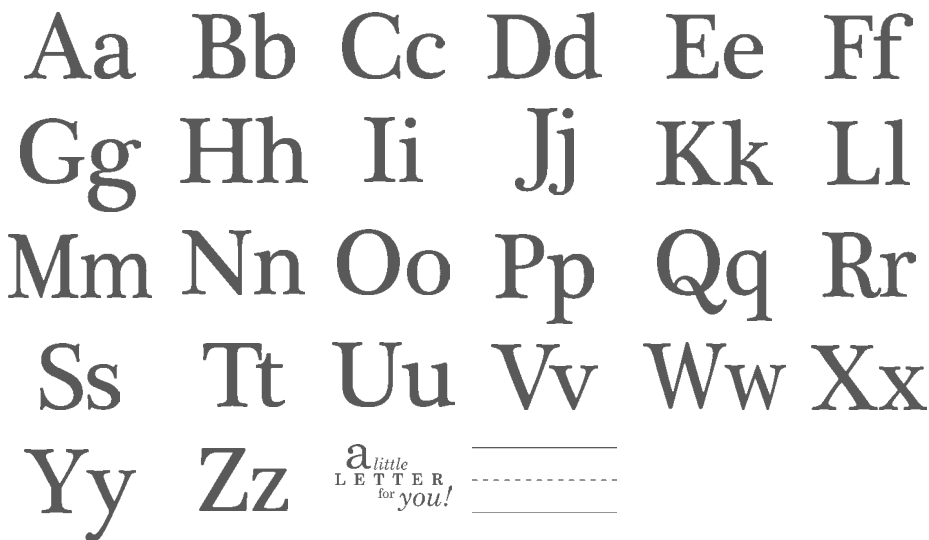

FULL SET SHOWN AT 40%

a little
LETTER
for you!

SET OF 28 **Defining Alphabet**
114952 $43.95 (double-mounted)

al·ways : {ôl'wāz} *adv.*

Every minute of every day.
Forever; unchanging. At all
times; invariably.

ACTUAL SIZE

SET OF 28 **Define Your Life**
114950 $47.95 (double-mounted)

ACTUAL SIZE

FULL SET SHOWN AT 40%