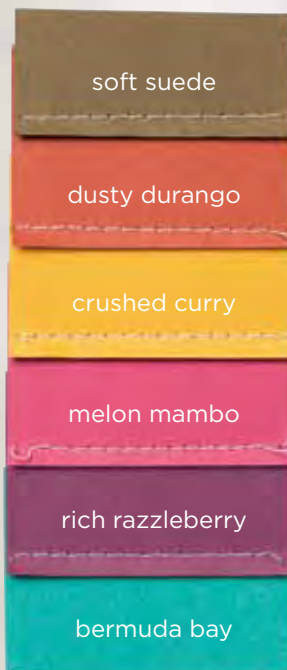

color families

Stampin' Up! makes choosing color combinations easy! With our four color families, In Color® collection, and selection of neutral colors, you're sure to find coordinating shades you love for every project. And don't miss the accessories available in many of these exclusive colors.

in color