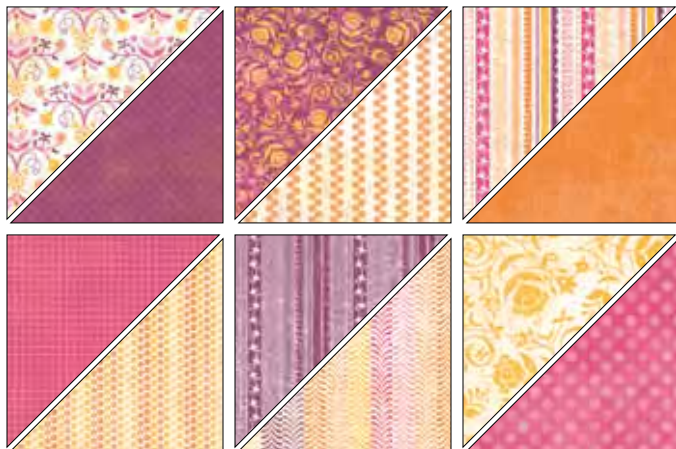

115678 Tall Tales
Chocolate Chip, So Saffron, Old Olive, Brilliant Blue, Rose Red
\$9.95

113976 Pink Flamingo
Chocolate Chip, Real Red, Summer Sun, Cameo Coral, Tempting Turquoise
\$9.95

115680 Kaleidoscope
Tempting Turquoise, Green Galore, Summer Sun, Only Orange, Pink Passion, Pixie Pink
\$9.95