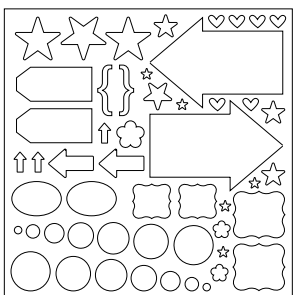

On Board Essentials

Essential pieces highlight cards, scrapbook pages, and other crafting projects. Assortment includes three 12" x 12" sheets: 1 ea. of 3 designs. More than 150 images included.

112085 Essentials

$12.95