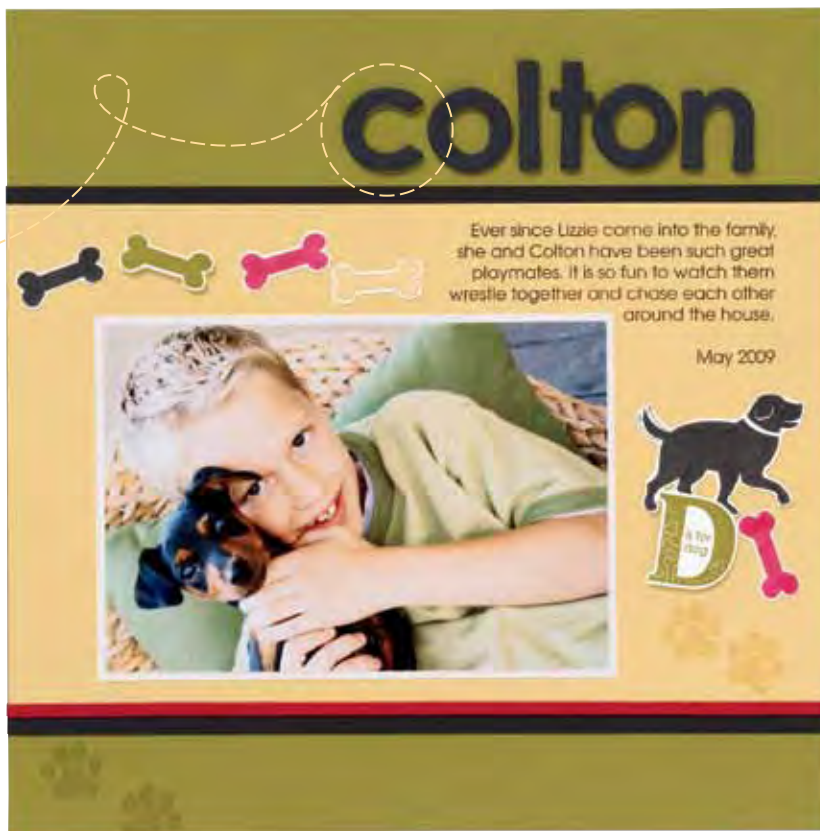

choose to coordinate

Dye our On Board chipboard with Craft Ink to create coordinating accents for your projects. Just choose the shade you want to coordinate perfectly with your project!

On Board
Lots of Letters
109182 **$12.95** page 185

Basic Black
Craft Stampin' Pad*
102192 **$7.50** page 155

a dog wags its tail with its heart.
~Martin Buxbaum

so sorry
for the loss
of your
best friend.

D Is for Dog | SET OF 6
115784 **$15.95**

as every cat owner knows,
nobody owns a cat.
~Ellen Perry Berkeley

so sorry
for the loss
of your
little friend.

C Is for Cat | SET OF 6
115764 **$15.95**

P Is for Paw | SET OF 6
115620 **$6.50**