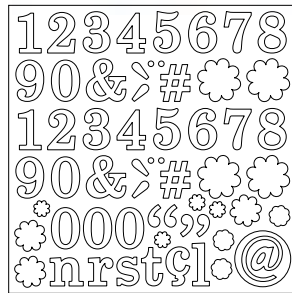

On Board So Tweet

Assortment coordinates with Sunny Day Simply Scrappin' and includes six 9" x 9" sheets. More than 80 images included.

113893 So Tweet **$14.95**

On Board Batch of Blooms

Assortment includes six 9" x 9" sheets: 1 ea. of 6 designs with more than 200 images included.

112087 Batch of Blooms **$14.95**

On Board Journals

Art Journal includes 50 sheets of unlined, acid-free paper. Approx. journal dimensions: 5-3/4" x 8-3/4". 5" x 5" Art Journal includes 20 sheets of Very Vanilla card stock. Approx. cover dimensions: 5-1/4" x 5-1/4".

107065 Art Journal **$9.50**
108495 5" x 5" Art Journal **$6.95**

On Board Clipboards

Customize with Designer Series paper to create seasonal photo holders, wish lists, or reminders. Sized exclusively for Stampin' Up!

109192 13" x 7-1/2" **$15.95**
109191 4-1/2" x 9" **$6.50**

On Board Book Basics

Use our thick chipboard to create personalized albums. Bind the covers with book clips, ribbon, or anything your heart desires! Long Board is sized and designed to use with the Sizzix Big Shot (page 194).

110713 Book Basics Large (4 pieces) **$7.95**
9-3/8" x 9-3/8"
110712 Book Basics Small (4 pieces) **$5.95**
5" x 7-1/2"
114320 Long Board (6 pieces) **$6.95**
5-3/4" x 13-3/4"

On Board Album

Larger 3-ring, chipboard album includes 10 8-1/2" x 8-1/2" page protectors. Cover size: 9-1/2" x 11-1/4".

112456 Ring Album **$13.95**
8-1/2" x 8-1/2"
112455 Ring Page Protectors (10) **$5.95**
8-1/2" x 8-1/2"

On Board Timeless Type

Pieces include uppercase and lowercase alphabet as well as numbers. Multiple letters make it easy to create words. Assortment includes three 12" x 12" sheets: 1 ea. of 3 designs.

112083 Timeless Type **$12.95**

On Board Lots of Letters

Assortment includes three 12" x 12" sheets with almost 200 letters, numbers, and accents.

109182 Lots of Letters **$12.95**