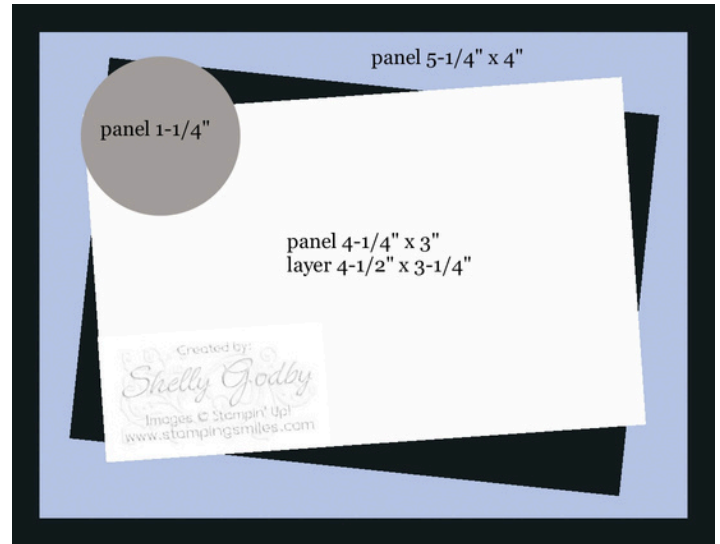

# Stampin' Up! You Are Beautiful Card Measurements and Sketch

- 5-1/2" x 8-1/2" Misty Moonlight Cardstock
- 5-1/4" x 4" Boho Blue Cardstock
- 4-1/2" x 3-1/4" Basic Black Cardstock
- 4-1/4" x 3" Basic White Cardstock
- 5-1/4" x 4" Basic White Cardstock (inside)