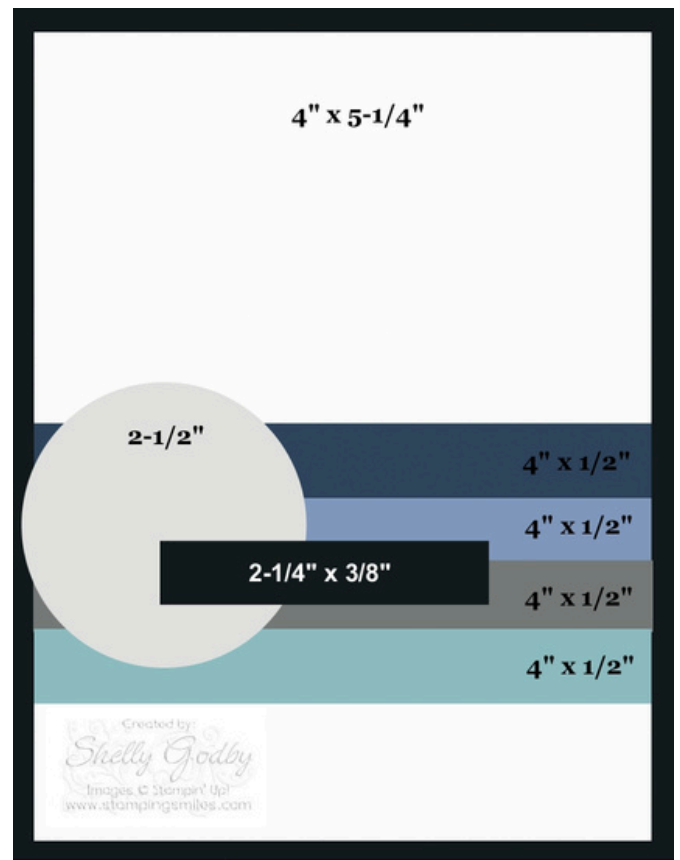

Stampin' Up! Tender Hearted Card Measurements and Sketch

- 4-1/4" x 11" Basic White Thick Cardstock
- 4" x 5-1/4" Basic White Thick Cardstock
- 3-1/4" x 3-1/4" Basic White Thick Cardstock
- 2-1/4" x 3/8" Basic Black Cardstock
- 4" x 1/2" Bright & Beautiful 6" x 6" Designer Series Paper
- 4" x 1/2" Bright & Beautiful 6" x 6" Designer Series Paper
- 4" x 1/2"3 Bright & Beautiful 6" x 6" Designer Series Paper
- 4" x 1/2/4" Bright & Beautiful 6" x 6" Designer Series Paper
- 4" x 5-1/4" Basic White Cardstock (inside)