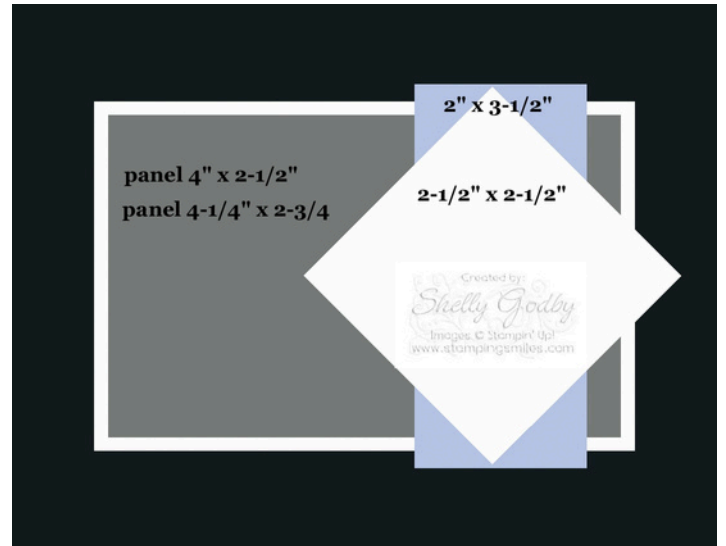

Stampin' Up! Autumn Expressions Card Measurements and Sketch

- 8-1/2" x 5-1/2" Pretty Peacock Cardstock
- 4-1/4" x 2-3/4" Very Vanilla Cardstock
- 4" x 2-1/2" Pretty Peacock Cardstock
- 2" x 3-1/2" Wild Wheat Cardstock
- 2-1/2" x 2-1/2" Very Vanilla Cardstock
- 5-1/4" x 4" Very Vanilla Cardstock (inside)