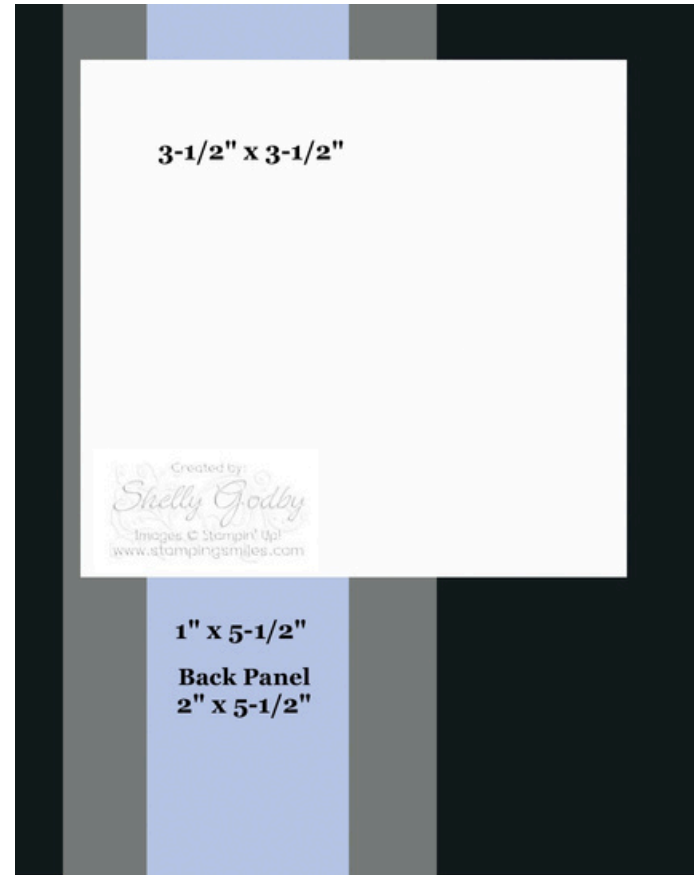

Stampin' Up! Encircled in Nature Card Measurements and Sketch

- Card Base: 8-1/2" x 5-1/2" (scored at 4-1/4") Shaded Spruce Cardstock
- Plaid Embossed Layer: 2" x 5-1/2" Shaded Spruce Cardstock
- Brown Layer: 1" x 5-1/2" Pecan Pie Cardstock or Nests of Winter DSP
- Wreath Layer: 3-1/2" x 3-1/2" Basic White Thick Cardstock
- Greeting Layer: 4" x 1-1/4" Cherry Cobbler Cardstock
- Die-Cut Trees Layer: 2-1/4" x 2-1/2" Shaded Spruce Cardstock
- Inside: 4" x 5-1/4" Basic White Cardstock