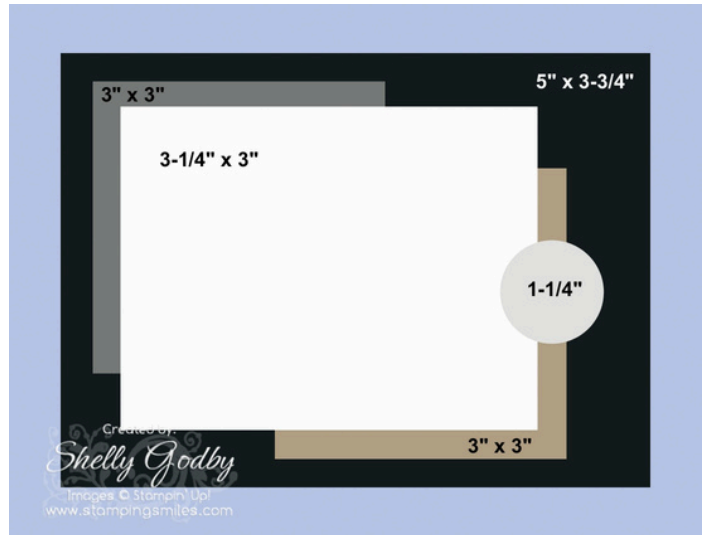

Stampin' Up! Filled with Cheer Card Measurements and Sketch

- Card Base: 5-1/2" x 8-1/2" Granny Apple Green Cardstock
- Snowflakes Layer: 5" x 3-3/4" Reindeer Memories 12" x 12" Two-Tone Cardstock
- Patterned Paper Layers: (2) 3" x 3" Take a Bow 6" x 6" DSP
- Focal Point Layer: 3-1/4" x 3" Basic White Thick Cardstock
- Greeting Layer: 1-5/8" x 1-1/2" Basic White Thick Cardstock
- Inside Layer: 5-1/4" x 4" Basic White Cardstock