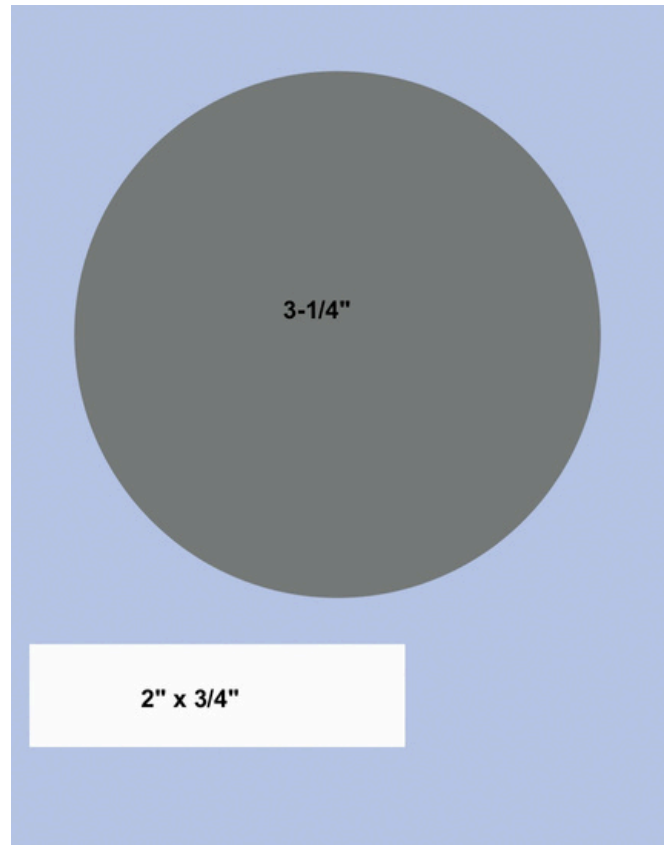

Stampin' Up! Snowy Wonder Card Measurements & Sketch

- Card Base: 4-1/4" x 11" Basic White Thick Cardstock
- Patterned Paper Layer: 3-3/4" x 3-3/4" Snowy Scenes 12" x 12" Designer Series Paper
- Elements Layer: 4" x 5-1/4" Basic White Cardstock
- Label Layer: 2" x 3/4" Basic White Cardstock
- Intricate Evergreen Trees Layer: 3/4" x 2-1/2" Reindeer Memories 12" x 12" Two-Tone Cardstock
- Inside Layer to cover patterned paper: 4" x 5-1/4" Basic White Cardstock