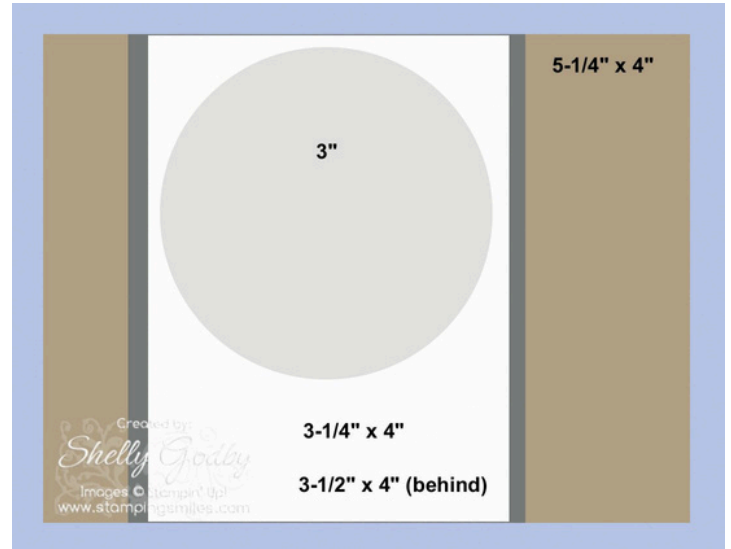

Stampin' Up! Festive Words Card Measurements & Sketch

- Card Base: 5-1/2" x 8-1/2" Pool Party Cardstock
- Snowflake Embossed Layer: 5-1/4" x 4" White Willow 12" x 12" Cardstock
- Focal Point Layer: 3-1/4" x 3-1/4" Basic White Thick Cardstock
- Blue Layer: 3-1/4" x 4" Pool Party Cardstock
- White or Red Layer: 3-1/2" x 4" Basic White or Real Red (stepped-up version) Cardstock
- Inside Layer: 5-1/4" x 4" Basic White Cardstock