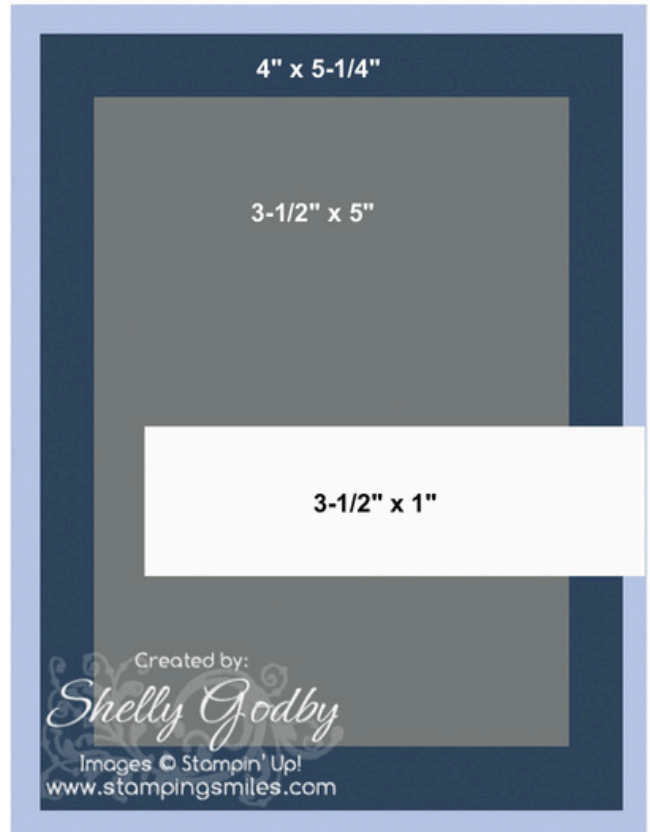

Stampin' Up! Snowy Wonder Card Measurements & Sketch

- Card Base: 8-1/2" x 5-1/2" Poppy Parade Cardstock
- Patterned Paper Layer: 4" x 5-1/4" Snowy Scenes 12" x 12" Designer Series Paper (DSP)
- Focal Point Layer: 3-3/4" x 5-1/4" Basic White Cardstock
- Greeting Layer: 3-1/2" x 1" Poppy Parade Cardstock
- Decorative Strip for Greeting Layer: 3" x 3/4" Snowy Scenes 12" x 12" DSP
- Inside Layer: 4" x 5-1/4" Basic White Cardstock