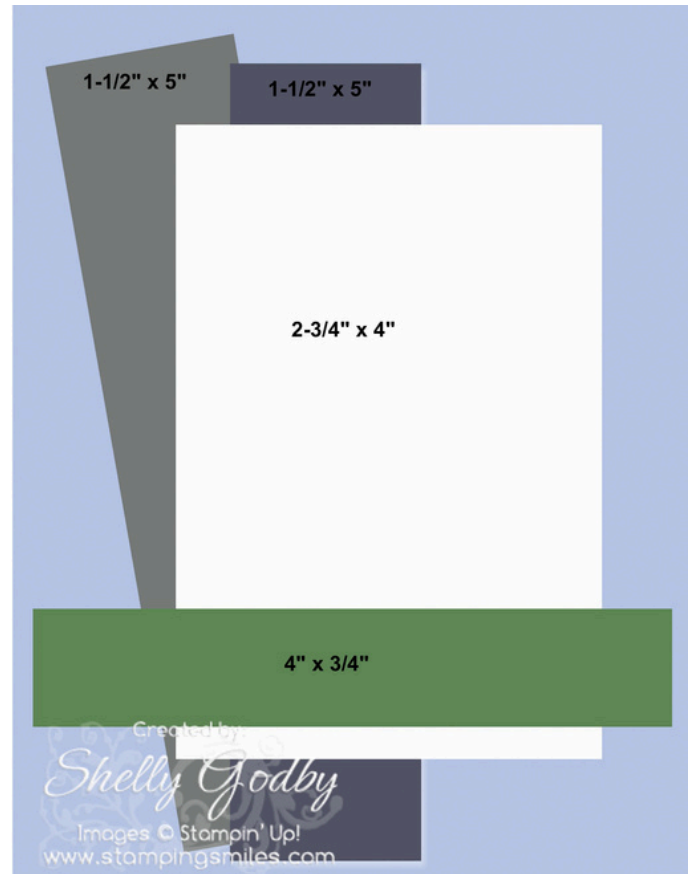

Stampin' Up! Cake Celebrations

Card Measurements & Sketch

- Card Base: 8-1/2" x 5-1/2" Basic White Thick Cardstock
- Patterned Paper Layer: 4-1/4" x 5-1/2" Marbled Elegance 12" x 12" Specialty Designer Series Paper
- Embossed Layers: 1-1/2" x 5" Basic White Cardstock
- White Layer: 2-3/4" x 4" Basic White Cardstock
- Flowers & Leaves Layer: 4" x 2-1/2" Basic White Cardstock
- Greeting Layer: 4" x 3/4" Flirty Flamingo Cardstock
- Inside Layer: 4" x 5-1/4" Basic White Cardstock