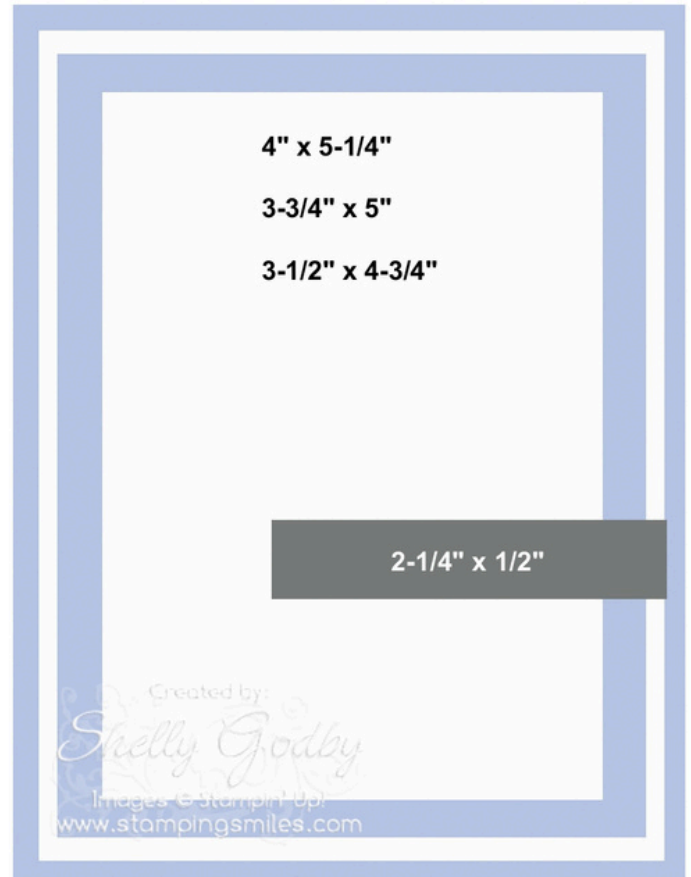

Stampin' Up! Shepherd's Care Card Measurements & Sketch

- Card Base: 8-1/2" x 5-1/2" Boho Blue Cardstock
- Gray Layer: 4" x 5-1/4" Basic Gray Cardstock
- Blue Layer: 3-3/4" x 5" Boho Blue Cardstock
- White Layer: 3-1/2" x 4-3/4" Basic White Cardstock
- Inside Layer: 4" x 5-1/4" Basic White Cardstock