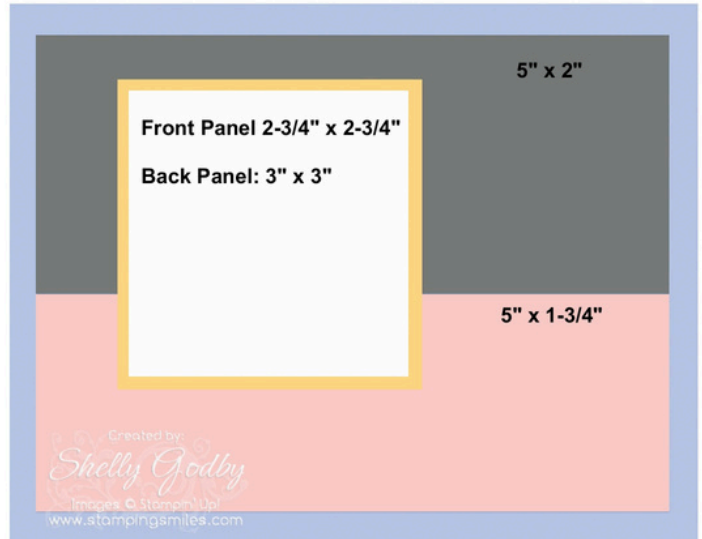

Stampin' Up! Heart Shaped Card Measurements & Sketch

- Card Base: 5-1/2" x 8-1/2" Basic White Cardstock
- Under DSP Layer: 5" x 3-3/4" Basic White Cardstock
- Flowered Layer: 5" x 2" Bloom Impressions 12" x 12" Designer Series Paper (DSP)
- Green Layer: 5" x 1-3/4" Bloom Impressions 12" x 12" DSP
- White Layer: 2-3/4" x 2-3/4" Basic White Cardstock
- White Mat Layer: 3" x 3" Basic White Cardstock
- Heart Layer: 2-3/4" x 2-3/4" Basic White Cardstock
- Pink Springs Layer: 1" x 3-1/2" Pretty in Pink Cardstock
- Label Layer: 3/4" x 3-1/2" Basic White Cardstock
- Inside Layer: 5-1/4" x 4" Basic White Cardstock