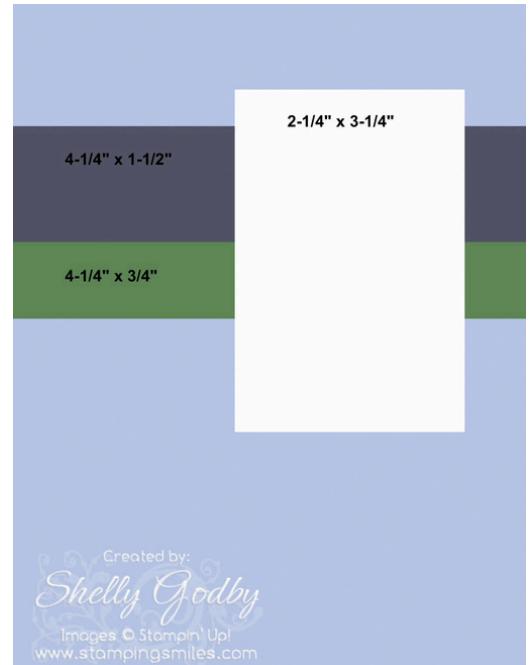

Stampin' Up! Terrific Toadstools

Card Measurements & Sketch

- Card Base: 8-1/2" x 5-1/2" Melon Mambo Cardstock
- White Layer: 2-1/4 x 3-1/4" Basic White Cardstock
- Mushroom Paper Layer: 4-1/4" x 1-1/2" Toadstool Gardens 6" x 6" Designer Series Paper (DSP)
- Striped Layer: 4-1/4" x 3/4" Toadstool Gardens 6" x 6 DSP
- Small Toadstool Stems Layer: 1/2" x 3-1/2" Basic White Cardstock
- Large Toadstool Stem Layer: 1" x 2-1/2" Basic White Cardstock
- Toadstool Tops Layer: 5" x 1-1/2" Basic White Cardstock
- Inside Layer: 4" x 5-1/4" Basic White Cardstock