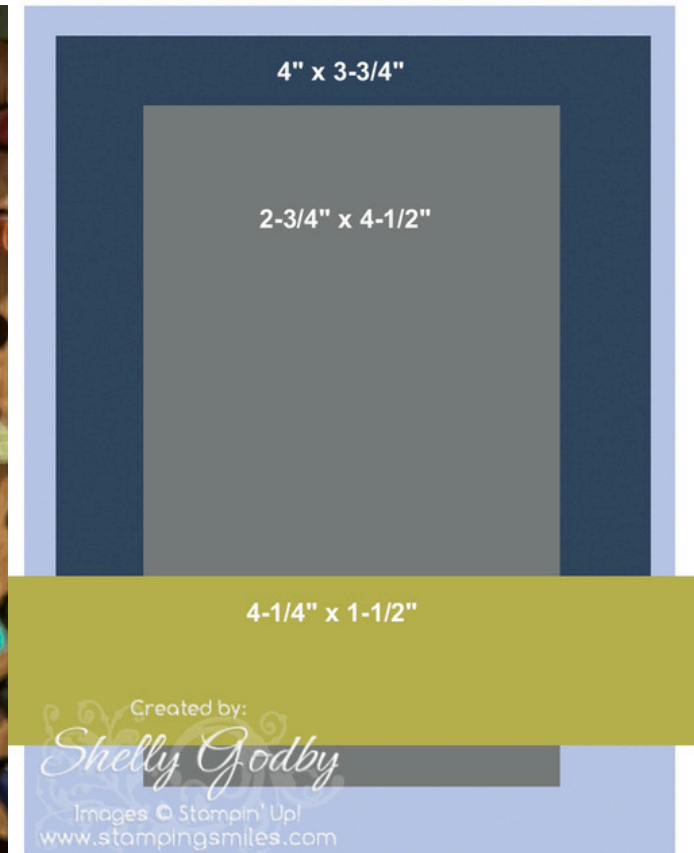

Stampin' Up! Delightful Wishes Card Measurements & Sketch

- Card Base: 8-1/2" x 5-1/2" Lemon Lolly Cardstock
- Floral Patterned Paper Layer: 4" x 3-3/4" Floral Delight 12" x 12" Designer Series Paper
- Brown Patterned Paper Layer: 4-1/4" x 1-1/2" Floral Delight 12" x 12" Designer Series Paper
- Greeting Layer: 4" x 1-3/4" Basic White Cardstock
- Greeting Layer : 4-1/4" x 1-3/4" Old Olive Cardstock
- Greeting Adhesive Layer: 4" x 1-1/2" Adhesive Sheets
- White Layer: 2-3/4" x 4-1/2" Basic White Cardstock
- Branch Layer: 2" x 5" Pecan Pie Cardstock
- Adhesive Layer for Branch: 1-7/8" x 4-7/8" Adhesive Sheets
- Flowers and Leaves Layer: 2" x 4-1/2" Basic White Cardstock
- Inside Layer: 4" x 5-1/4" Basic White Cardstock