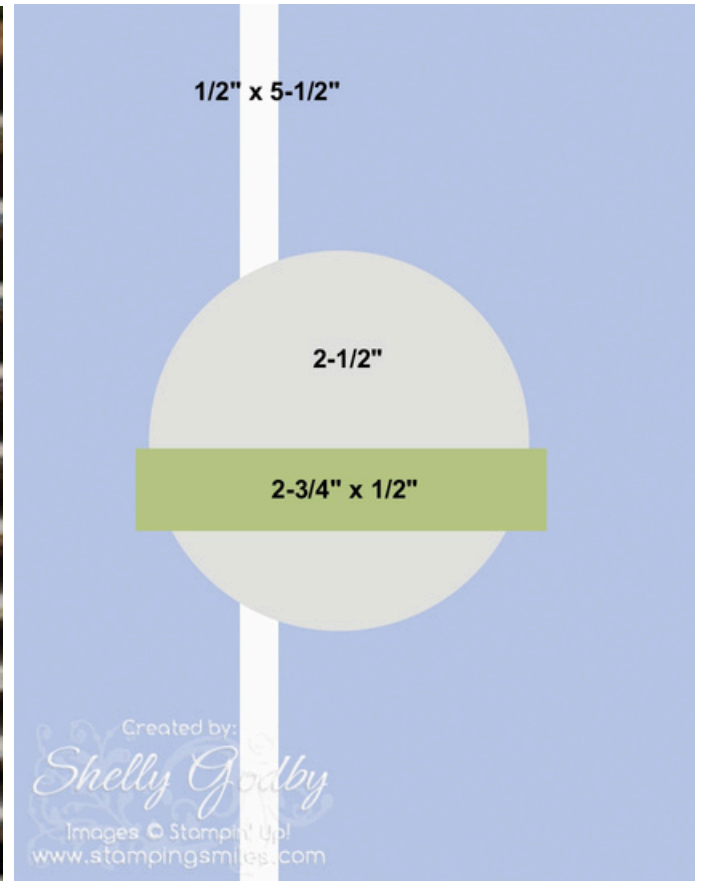

Stampin' Up! Inspirational Sketches

Card Measurements & Sketch

- Card Base: 8-1/2" x 5-1/2" Brushed Gold Cards & Envelopes
- Thin Gold Layer: 1/2" x 5-1/2" Gold Foil Sheets
- Intricate Gold Layer: 2-3/4" x 5-1/4" Gold Foil Sheets
- Adhesive for Intricate Gold Layer: 2-5/8" x 5-1/8" Adhesive Sheets
- Circle Layer : 2-3/4" x 2-3/4" Basic White Cardstock
- Flower Layer: 3" x 2-1/2" Basic White Cardstock
- Label Layer: 3-1/4" x 3/4" Basic White Cardstock
- Inside Layer: 4" x 5-1/4" Basic White Cardstock