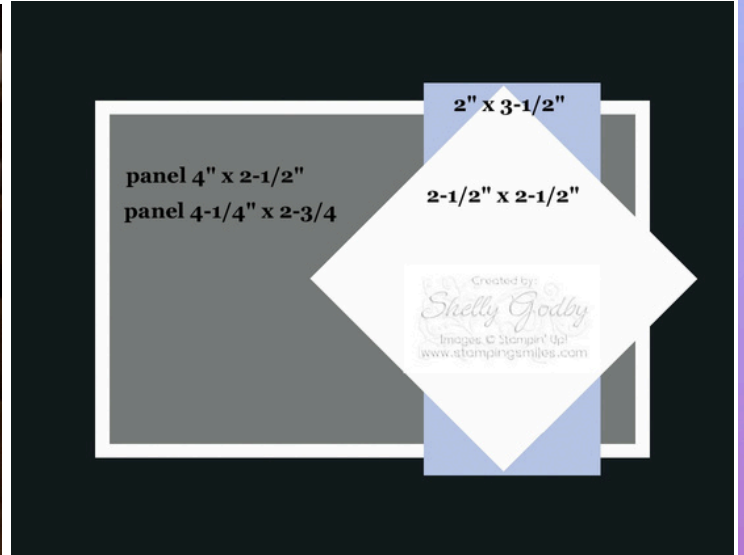

Stampin' Up! Memorable Blooms Card Measurements & Sketch

- Card Base: 5-1/2" x 8-1/2" Blackberry Bliss Cardstock
- Embossed Layer: 5-1/4" x 4" Blackberry Bliss Cardstock
- Floral Patterned Paper Layer: 4" x 2-1/2" Bloom Impressions 12" x 12" Designer Series Paper
- Patterned Paper Layer: 2" x 3-1/2" Bloom Impressions 12" x 12" Designer Series Paper
- White Layer : 3-3/4" x 3-3/4" Basic White Cardstock
- Label Layer: 2" x 3/4" Basic White Cardstock
- Inside Layer: 5-1/4" x 4" Basic White Cardstock