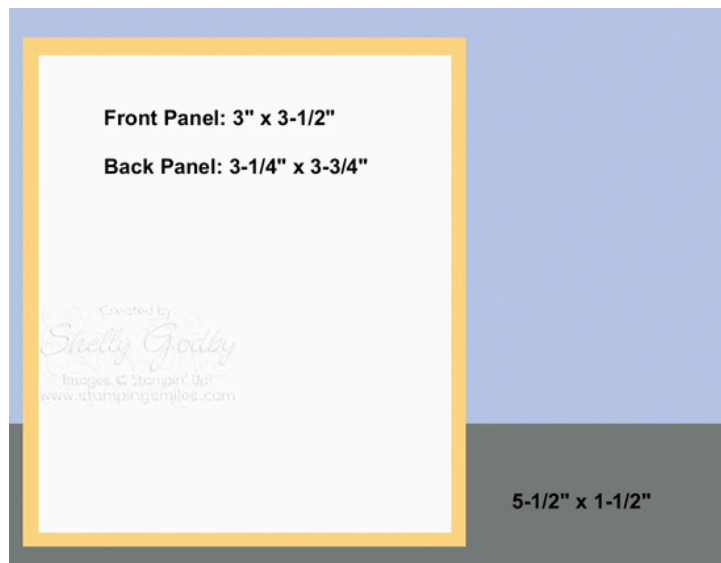

Stampin' Up! Pick a Season Card Measurements & Sketch

- Card Base: 5-1/2" x 8-1/2" Basic White Thick Cardstock
- Front White Layer: 3" x 3-1/2" Basic White Cardstock
- Back White Layer: 3-1/4" x 3-3/4" Basic White Cardstock
- Patterned Paper Layer: 5-1/2" x 1-1/2" Fruit Salad 6" x 6" Designer Series Paper
- Inside Layer: 5-1/4" x 4" Basic White Cardstock