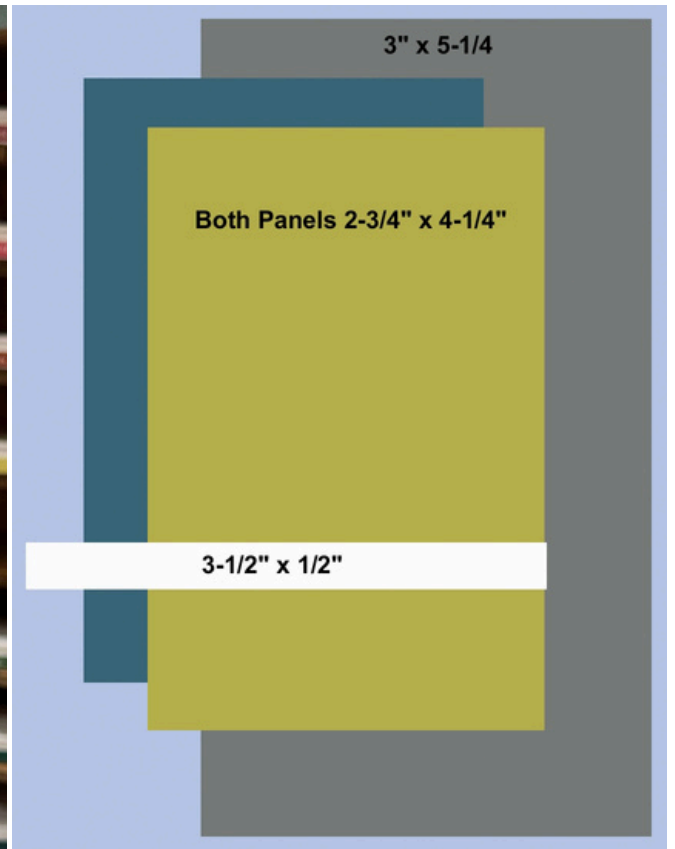

# Stampin' Up! Textured Notes Card Measurements & Sketch

- Card Base: 8-1/2" x 5-1/2" Basic Gray Cardstock
- Weave Patterned Paper Layer: 3" x 5-1/4" Woven Textures 12" x 12" Designer Series Paper
- Gray splattered Patterned Paper Layer: 3" x 4-1/2" Botanical Textures 12" x 12" Designer Series Paper
- White Layer: 3" x 4-1/2" Basic White Cardstock
- Corrugated Layer: 3" x 5/8" Pecan Pie Cardstock
- Lock and Key Layer: 1" x 2-1/2" Smoky Slate Cardstock
- Label Layer: 4" x 3/4" Basic White Cardstock
- Inside Layer: 4" x 5-1/4" Basic White Cardstock