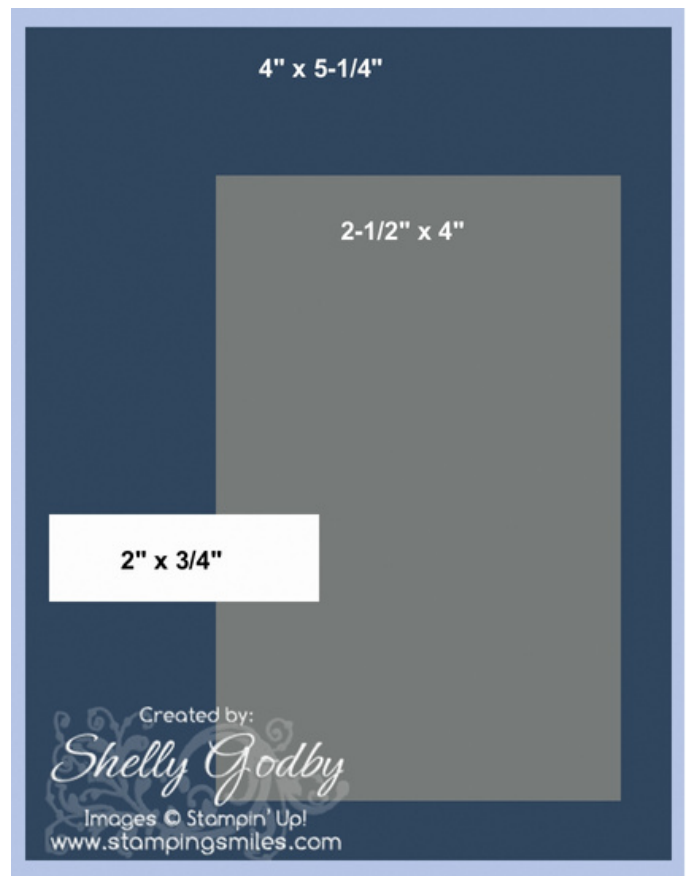

Stampin' Up! Everyday Details

Card Measurements & Sketch

- Card Base: 8-1/2" x 5-1/2" Soft Sea Foam Cardstock
- Green Layer: 4" x 5-1/4" Soft Sea Foam Cardstock
- Lattice Layer: 3" x 4-1/2" Crumb Cake Cardstock
- Lattice Adhesive Layer: 2-3/4" x 4" Adhesive Sheets
- Silhouette Layer: 2" x 5-1/4" Soft Sea Foam Cardstock
- Silhouette Adhesive Layer: 1-3/4" x 5" Adhesive Sheets
- Teacup Layer: 2-1/2" x 2-1/4" Basic White Cardstock
- Label Layer: 2" x 3/4" Basic White Cardstock
- Inside Layer: 4" x 5-1/4" Basic White Cardstock