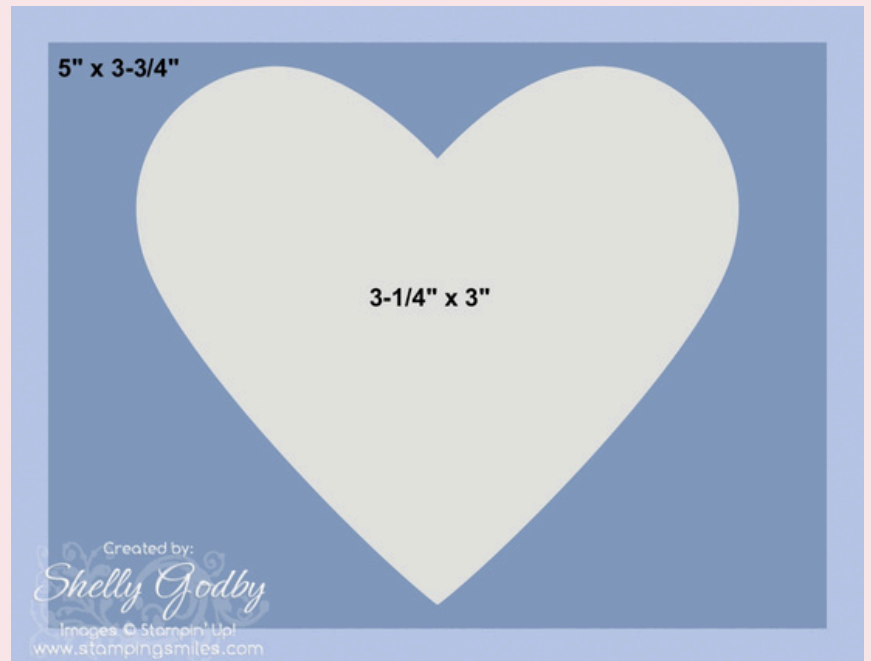

STAMPING SMILES

Card Measurements & Sketch

Featuring the Hearts of Elegance

Shelly Godby 702-513-9997
www.stampingsmiles.com

- Card Base: 5-1/2" x 8-1/2" Basic White Thick Cardstock
- White Layer: 5-1/2" x 4-1/3" Basic White Thick Cardstock
- Heart Layer: 3-1/2" x 3-1/4" Basic White Cardstock
- Flowers Layer: 3-1/2" x 4-1/2" Basic White Cardstock Cardstock
- Inside Layer: 5-1/4" x 4" Basic White Cardstock